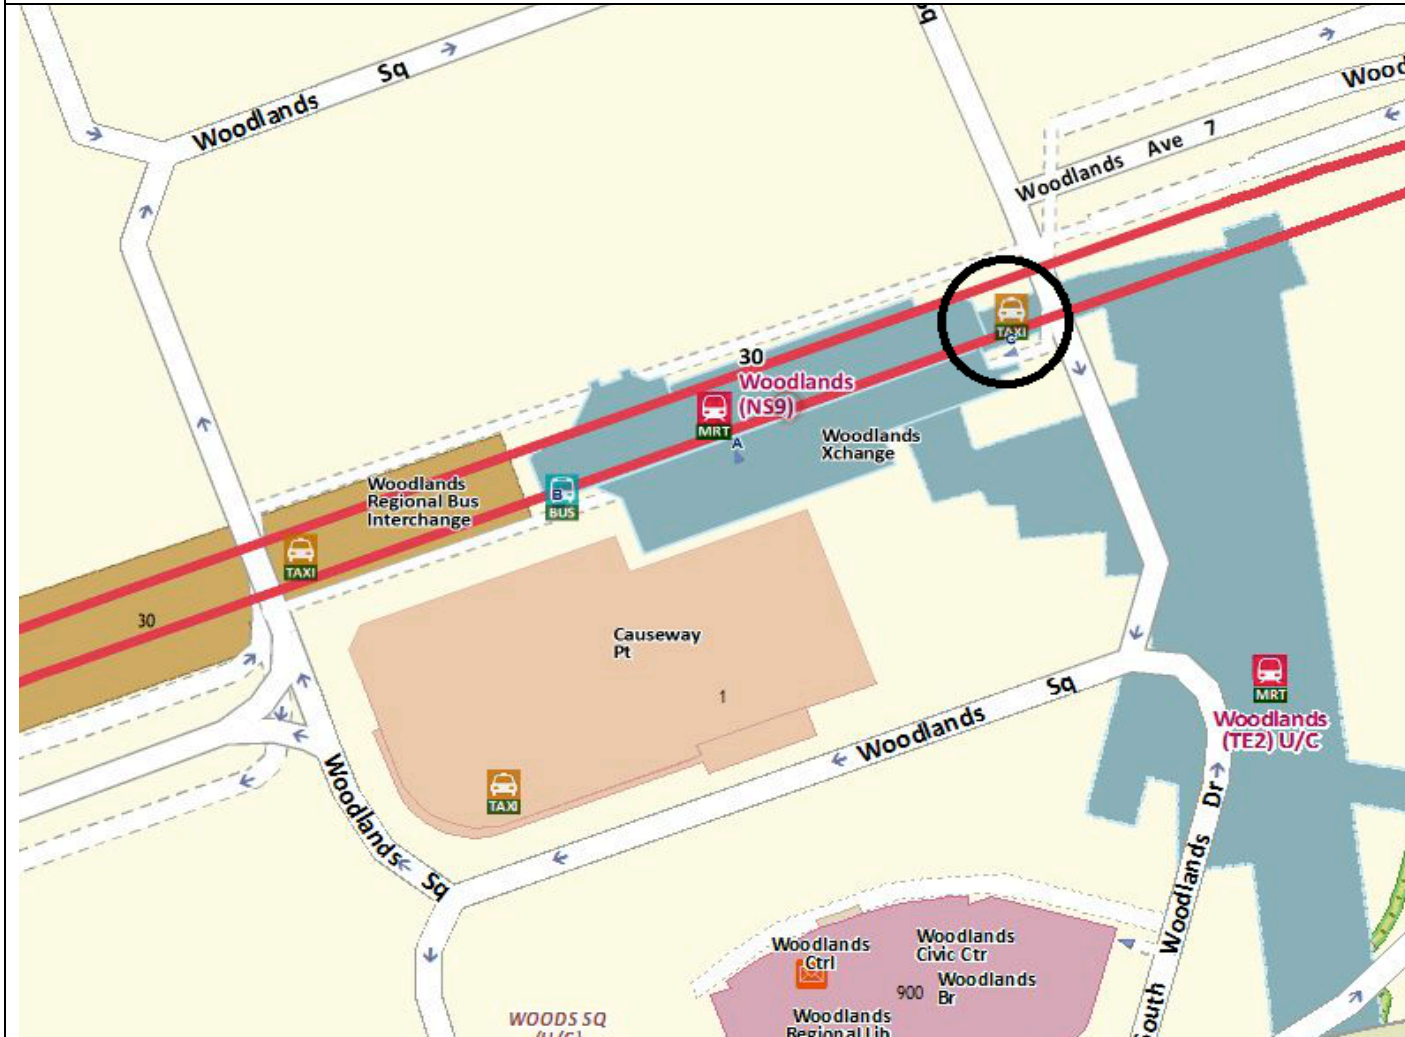

# MRT STATION: WOODLANDS

Boarding Time	Departure Time
<b>21km</b>	
<b>0305 hrs</b>	<b>0310 hrs</b>
<b>10km</b>	
<b>0520 hrs</b>	<b>0525 hrs</b>

**Legend:**

**O** - Waiting Point

At the taxi-stand near the sheltered walkway leading to Republic Polytechnic.