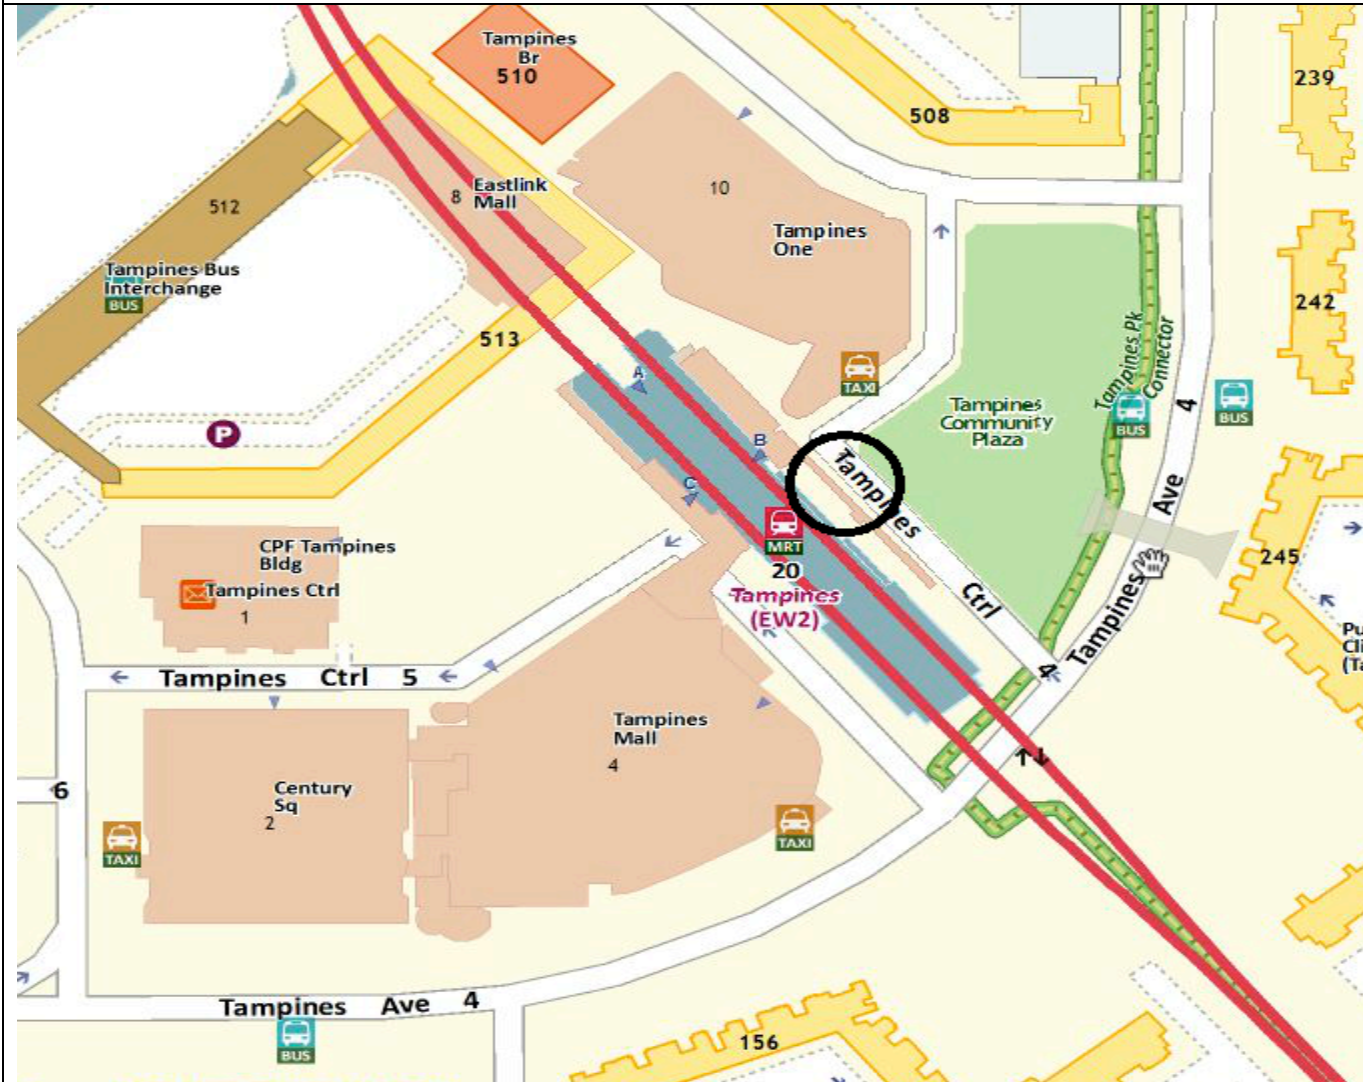

MRT STATION: *TAMPINES*

Boarding Time	Departure Time
---------------	----------------

21km

0320 hrs	0325 hrs
-----------------	-----------------

10km

0520 hrs	0525 hrs
-----------------	-----------------

Legend:

O - Waiting Point

At the coach bay in front of Tampines MRT Station.