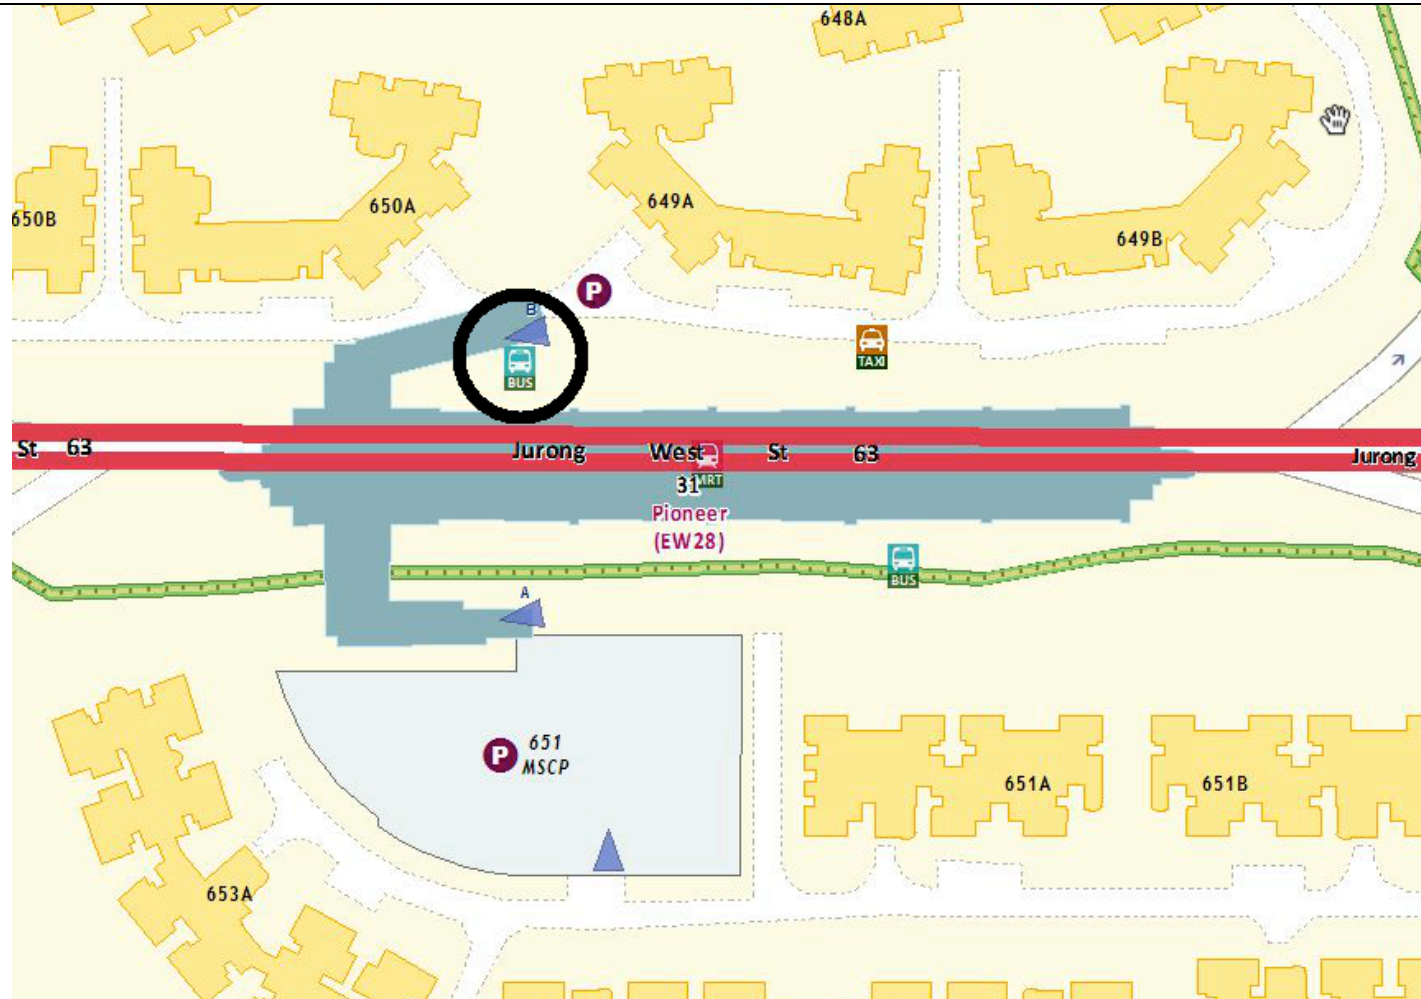

MRT STATION: PIONEER MRT

Boarding Time	Departure Time
21km	
<i>0305 hrs</i>	<i>0310 hrs</i>
10km	
<i>0520 hrs</i>	<i>0525 hrs</i>

Legend:

O - Waiting Point

At the bus stop facing the direction of Boon Lay MRT

Map reproduced from OneMap