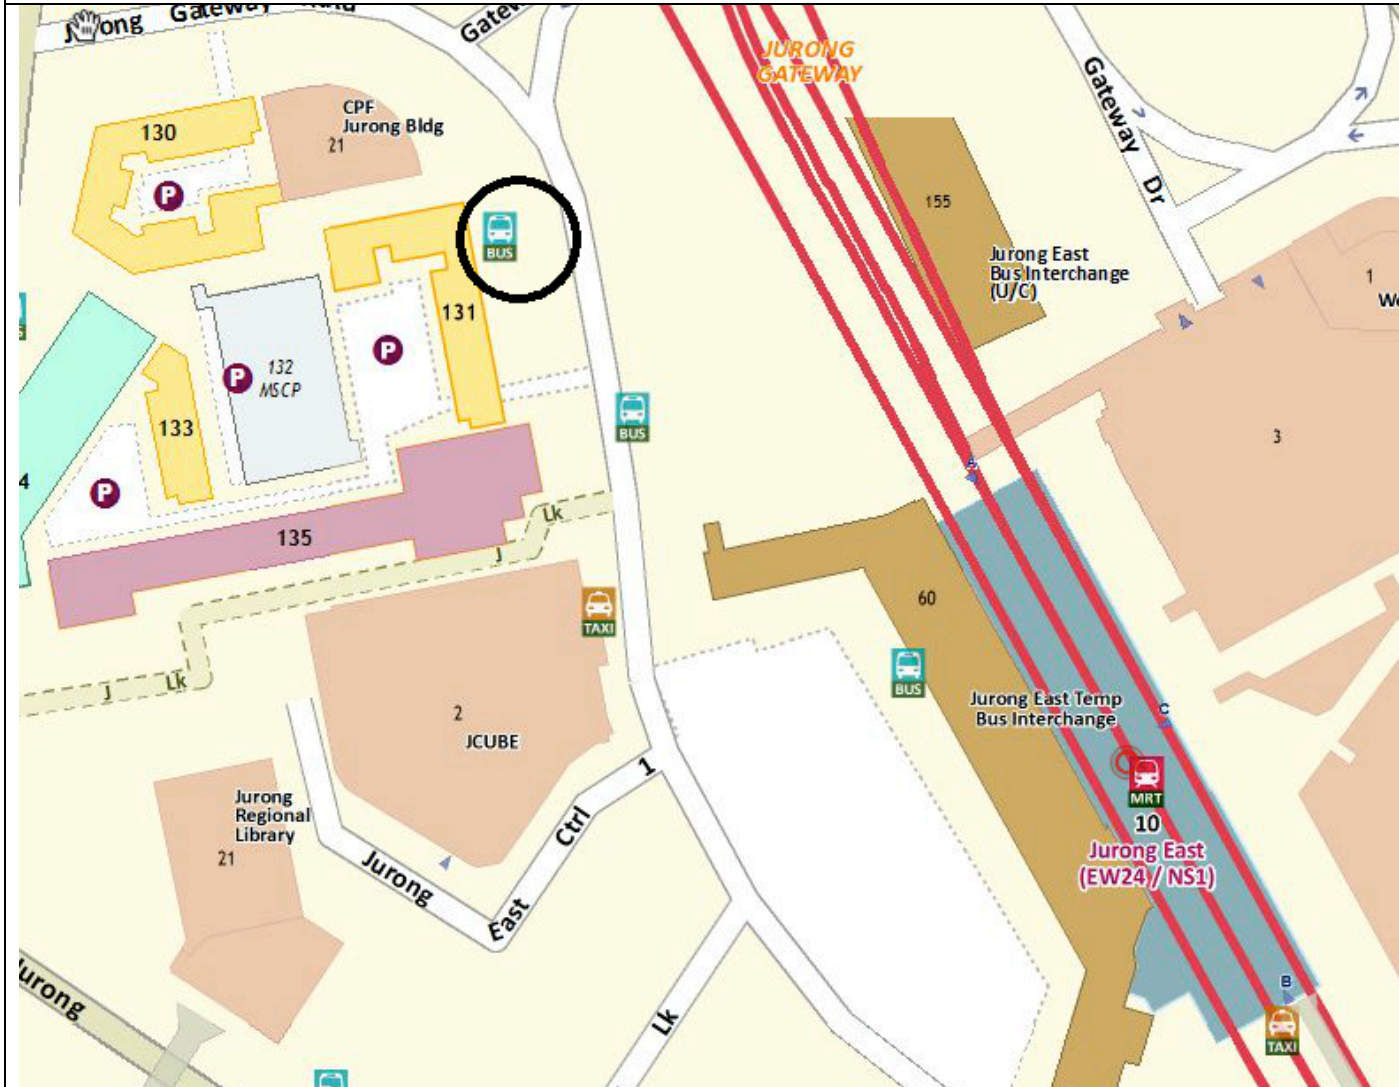

# MRT STATION: JURONG EAST

Boarding Time	Departure Time
21km	
0320 hrs	0325hrs

**Legend:**

**O** - Waiting Point

At the bus stop in front of Block 131.